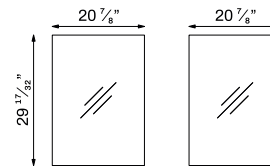

CORE

36"

Color Options

Carcass Material	Laminated MDF
Doors & Side Panel Material	Matt Lacquered
Countertop Material	Quartz 20mm
Countertop Color	Coante - Keramos 3301
Washbasin Material	Ceramic
Washbasin Color	White
Countertop & Washbasin Weight lb.	78 lb.
Base Cabinet Weight lb.	150,6 lb.
Total Product Weight	228,6 lb.
Washbasin Sizes Inch	14 ⁹/₁₆"W x 21 ³/₄"D
Base Cabinet Sizes Inch	36"W x 21 ¹¹/₁₆"D x 33 ¹/₄"H
Number of Functional Drawers	5
Drawer Soft Closing System	Yes
Door Soft Closing System	Yes
Hinge & Drawer Brand	Hettich blum
Organizer in Drawer	No
Countertop Included	Yes
Washbasin Included	Yes
Number of Washbasin	Single
Backsplash Included	Yes
Led Lighting	No
Cabinet Hardware Included	Yes
Compatible Faucet Installation Type	Single Hole
Overflow Hole	Yes
Assembled Or Unassembled	Assembled
Warranty	2 Year

The mirror featured in the image is not included.

For model CORE in Green & Navy Blue, the body color will be Oak.

Core 60"