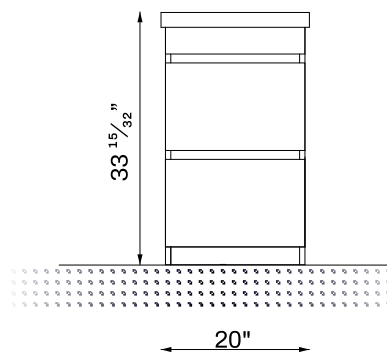

URBAN V2

NOBU
CONCEPT

24"

Color Options

Carcass Material	Laminated MDF
Doors & Side Panel Material	Laminated MDF
Countertop Material	Integrated Ceramic Basin
Countertop Color	-
Washbasin Material	Ceramic
Washbasin Color	White
Washbasin Weight lb.	28,21 lb.
Washbasin Sizes Inch	23 3/8"W x 17 3/4"D
Base Cabinet Weight lb.	61,06 lb.
Base Cabinet Sizes Inch	22 7/16"W x 31 57/64"D x 16 9/10"H
Number of Functional Drawers	2
Drawer Soft Closing System	Yes
Door Soft Closing System	-
Hinge & Drawer Brand	
Organizer in Drawer	No
Countertop Included	-
Washbasin Included	Yes
Number of Washbasin	Single
Backsplash Included	No
Led Lighting	No
Cabinet Hardware Included	Yes
Compatible Faucet Installation Type	Single Hole
Overflow Hole	Yes
Assembled Or Unassembled	Assembled
Warranty	2 Year

The mirror featured in the image is not included.

Urban V1
20"