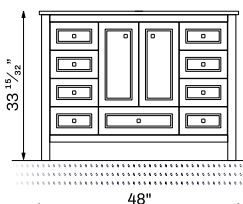

CORE

36"

Color Options

Carcass Material	Laminated MDF
Doors & Side Panel Material	Matt Lacquered
Countertop Material	Quartz 20mm
Countertop Color	Coante - Keramos 3301
Washbasin Material	Ceramic
Washbasin Color	White
Countertop & Washbasin Weight lb.	78 lb.
Base Cabinet Weight lb.	150,6 lb.
Total Product Weight	228,6 lb.
Washbasin Sizes Inch	14 ⁹/₁₆"W x 21 ³/₄"D
Base Cabinet Sizes Inch	36"W x 21 ¹¹/₁₆"D x 33 ¹/₄"H
Number of Functional Drawers	5
Drawer Soft Closing System	Yes
Door Soft Closing System	Yes
Hinge & Drawer Brand	Hettich blum
Organizer in Drawer	No
Countertop Included	Yes
Washbasin Included	Yes
Number of Washbasin	Single
Backsplash Included	Yes
Led Lighting	No
Cabinet Hardware Included	Yes
Compatible Faucet Installation Type	Single Hole
Overflow Hole	Yes
Assembled Or Unassembled	Assembled
Warranty	2 Year

The mirror featured in the image is not included.

For model CORE in Green & Navy Blue, the body color will be Oak.

Core 48"