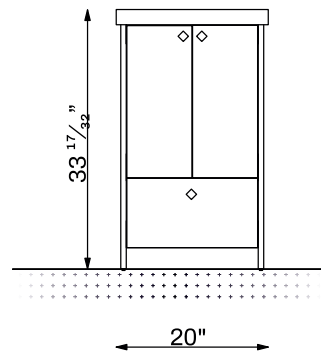

NEXT V3

NOBU
CONCEPT

24"

Color Options

Carcass Material	Laminated MDF
Doors & Side Panel Material	Lac Panel
Countertop Material	Integrated Ceramic Basin
Countertop Color	-
Washbasin Material	Ceramic
Washbasin Color	White
Washbasin Weight lb.	28,21 lb.
Washbasin Sizes Inch	23 ⁵/₈"W x 17 ³/₄"D
Base Cabinet Weight lb.	32,62 lb.
Base Cabinet Sizes Inch-cm	22 ⁷/₁₆"W x 31 ⁵⁷/₆₄"D x 16 ⁹/₁₀"H
Number of Functional Drawers	1
Drawer Soft Closing System	Yes
Door Soft Closing System	Yes
Hinge & Drawer Brand	Hettich
Organizer in Drawer	No
Countertop Included	-
Washbasin Included	Yes
Number of Washbasin	Single
Backsplash Included	No
Led Lighting	No
Cabinet Hardware Included	Yes
Compatible Faucet Installation Type	Single Hole
Overflow Hole	Yes
Assembled Or Unassembled	Assembled
Warranty	2 Year

The mirror featured in the image is not included.

Next V3
20"