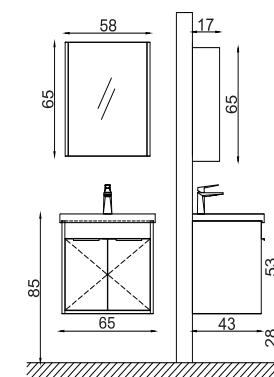

PLUS

80 cm

NOBU
CONCEPT

Color Options

Carcass Material	Laminated MDF
Doors & Side Panel Material	Gloss Laminated MDF & Laminated MDF
Countertop Material	Integrated Ceramic Basin
Countertop Color	-
Washbasin Material	Ceramic
Washbasin Color	White
Washbasin Weight kg	18 kg
Washbasin Sizes cm	80 x 45
Base Cabinet Sizes cm	77 x 43 x 53
Top Cabinet Sizes cm	73 x 17 x 65
Number of Functional Drawers	-
Drawer Soft Closing System	Yes
Door Soft Closing System	Yes
Hinge & Drawer Brand	
Countertop Included	Yes
Washbasin Included	Yes
Number of Washbasin	Single
Backsplash Included	No
Led Lighting	No
Cabinet Hardware Included	Yes
Compatible Faucet Installation Type	Single Hole
Overflow Hole	Yes
Assembled Or Unassembled	Assembled
Warranty	2 Year

Plus 65 cm