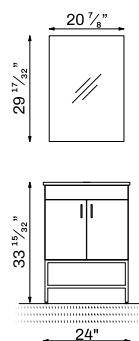

Balance 24"