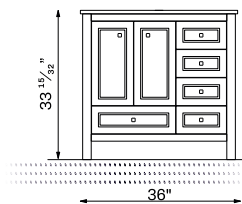

CORE

36"

Color Options

Carcass Material	Laminated MDF
Doors & Side Panel Material	Matt Lacquered
Countertop Material	Quartz 20mm
Countertop Color	Coante - Keramos 3301
Washbasin Material	Ceramic
Washbasin Color	White
Countertop & Washbasin Weight lb.	78 lb.
Base Cabinet Weight lb.	150,6 lb.
Total Product Weight	228,6 lb.
Washbasin Sizes Inch	14 ⁹/₁₆"W x 21 ³/₄"D
Base Cabinet Sizes Inch	36"W x 21 ¹¹/₁₆"D x 33 ¹/₄"H
Number of Functional Drawers	5
Drawer Soft Closing System	Yes
Door Soft Closing System	Yes
Hinge & Drawer Brand	Hettich blum
Organizer in Drawer	No
Countertop Included	Yes
Washbasin Included	Yes
Number of Washbasin	Single
Backsplash Included	Yes
Led Lighting	No
Cabinet Hardware Included	Yes
Compatible Faucet Installation Type	Single Hole
Overflow Hole	Yes
Assembled Or Unassembled	Assembled
Warranty	2 Year

The mirror featured in the image is not included.

For model CORE in Green & Navy Blue, the body color will be Oak.

Core 36"