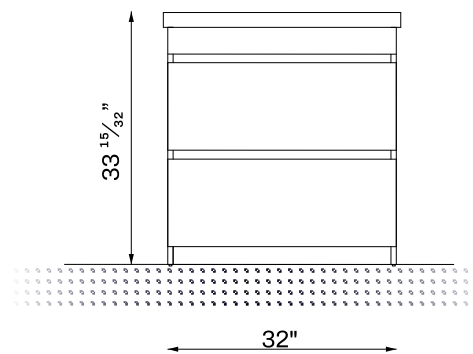

The mirror featured in the image is not included.

Urban V1  
20"

Urban V2  
24"

Urban V2  
32"