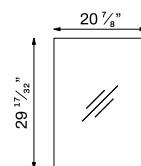

For model CORE in Green & Navy Blue, the body color will be Oak.

Core 30"