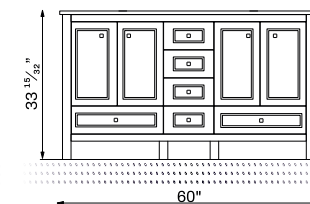

CORE

36"

Color Options

Carcass Material	Laminated MDF
Doors & Side Panel Material	Matt Lacquered
Countertop Material	Quartz 20mm
Countertop Color	Coante - Keramos 3301
Washbasin Material	Ceramic
Washbasin Color	White
Countertop & Washbasin Weight lb.	78 lb.
Base Cabinet Weight lb.	150,6 lb.
Total Product Weight	228,6 lb.
Washbasin Sizes Inch	14 ⁹/₁₆"W x 21 ³/₄"D
Base Cabinet Sizes Inch	36"W x 21 ¹¹/₁₆"D x 33 ¹/₄"H
Number of Functional Drawers	5
Drawer Soft Closing System	Yes
Door Soft Closing System	Yes
Hinge & Drawer Brand	Hettich blum
Organizer in Drawer	No
Countertop Included	Yes
Washbasin Included	Yes
Number of Washbasin	Single
Backsplash Included	Yes
Led Lighting	No
Cabinet Hardware Included	Yes
Compatible Faucet Installation Type	Single Hole
Overflow Hole	Yes
Assembled Or Unassembled	Assembled
Warranty	2 Year

The mirror featured in the image is not included.

For model CORE in Green & Navy Blue, the body color will be Oak.

Core 60"