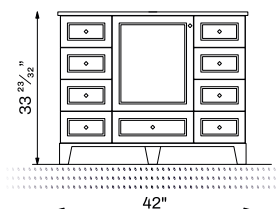

ROYAL

48"

Color Options

Carcass Material	Laminated MDF
Doors & Side Panel Material	Matt Lacquered
Countertop Material	Quartz 20mm
Countertop Color	Coante - Keramos 3301
Washbasin Material	Ceramic
Washbasin Color	White
Countertop & Washbasin Weight lb.	99,4 lb.
Base Cabinet Weight lb.	136 lb.
Total Product Weight	235,4 lb.
Washbasin Sizes Inch	14 ⁹/₁₆"W x 21 ¹/₄"D
Base Cabinet Sizes Inch	48"W x 21 ³/₄"D x 33 ¹/₄"H
Number of Functional Drawers	9
Drawer Soft Closing System	Yes
Door Soft Closing System	Yes
Hinge & Drawer Brand	
Organizer in Drawer	No
Countertop Included	Yes
Washbasin Included	Yes
Number of Washbasin	Single
Backsplash Included	Yes
Led Lighting	No
Cabinet Hardware Included	Yes
Compatible Faucet Installation Type	Single Hole
Overflow Hole	Yes
Assembled Or Unassembled	Assembled
Warranty	2 Year

The mirror featured in the image is not included.

NOBU
CONCEPT

For model ROYAL in Green & Navy Blue, the body color will be Oak.

Royal 30"

Royal 36"

Royal 42"

Royal 48"