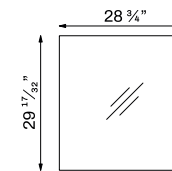

ROYAL

48"

Color Options

Carcass Material	Laminated MDF
Doors & Side Panel Material	Matt Lacquered
Countertop Material	Quartz 20mm
Countertop Color	Coante - Keramos 3301
Washbasin Material	Ceramic
Washbasin Color	White
Countertop & Washbasin Weight lb.	99,4 lb.
Base Cabinet Weight lb.	136 lb.
Total Product Weight	235,4 lb.
Washbasin Sizes Inch	14 ⁹/₁₆"W x 21 ¹/₄"D
Base Cabinet Sizes Inch	48"W x 21 ³/₄"D x 33 ¹/₄"H
Number of Functional Drawers	9
Drawer Soft Closing System	Yes
Door Soft Closing System	Yes
Hinge & Drawer Brand	
Organizer in Drawer	No
Countertop Included	Yes
Washbasin Included	Yes
Number of Washbasin	Single
Backsplash Included	Yes
Led Lighting	No
Cabinet Hardware Included	Yes
Compatible Faucet Installation Type	Single Hole
Overflow Hole	Yes
Assembled Or Unassembled	Assembled
Warranty	2 Year

The mirror featured in the image is not included.

NOBU
CONCEPT

For model ROYAL in Green & Navy Blue, the body color will be Oak.

Royal 30"

Royal 36"

Royal 42"

Royal 48"