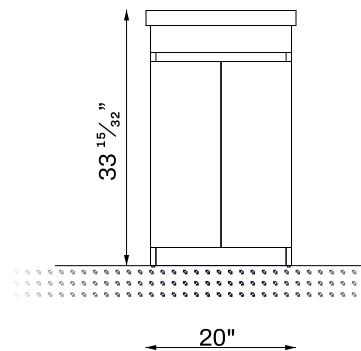

URBAN V1

NOBU
CONCEPT

24"

Color Options

Carcass Material	Laminated MDF
Doors & Side Panel Material	Laminated MDF
Countertop Material	Integrated Ceramic Basin
Countertop Color	-
Washbasin Material	Ceramic
Washbasin Color	White
Washbasin Weight lb.	28,21 lb.
Washbasin Sizes Inch	23 3/4"W x 17 3/4"D
Base Cabinet Weight lb.	46,95 lb.
Base Cabinet Sizes Inch	22 7/16"W x 31 57/64"D x 16 9/10"H
Number of Functional Drawers	-
Drawer Soft Closing System	-
Door Soft Closing System	Yes
Hinge & Drawer Brand	
Organizer in Drawer	No
Countertop Included	-
Washbasin Included	Yes
Number of Washbasin	Single
Backsplash Included	No
Led Lighting	No
Cabinet Hardware Included	Yes
Compatible Faucet Installation Type	Single Hole
Overflow Hole	Yes
Assembled Or Unassembled	Assembled
Warranty	2 Year

The mirror featured in the image is not included.