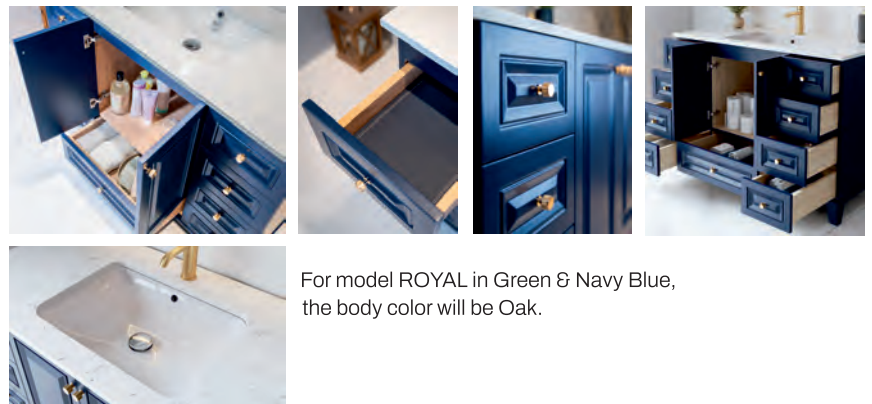

ROYAL

48"

Color Options

Carcass Material	Laminated MDF
Doors & Side Panel Material	Matt Lacquered
Countertop Material	Quartz 20mm
Countertop Color	Coante - Keramos 3301
Washbasin Material	Ceramic
Washbasin Color	White
Countertop & Washbasin Weight lb.	99,4 lb.
Base Cabinet Weight lb.	136 lb.
Total Product Weight	235,4 lb.
Washbasin Sizes Inch	14 ⁹/₁₆"W x 21 ¹/₄"D
Base Cabinet Sizes Inch	48"W x 21 ³/₄"D x 33 ¹/₄"H
Number of Functional Drawers	9
Drawer Soft Closing System	Yes
Door Soft Closing System	Yes
Hinge & Drawer Brand	
Organizer in Drawer	No
Countertop Included	Yes
Washbasin Included	Yes
Number of Washbasin	Single
Backsplash Included	Yes
Led Lighting	No
Cabinet Hardware Included	Yes
Compatible Faucet Installation Type	Single Hole
Overflow Hole	Yes
Assembled Or Unassembled	Assembled
Warranty	2 Year

The mirror featured in the image is not included.

NOBU
CONCEPT

For model ROYAL in Green & Navy Blue, the body color will be Oak.

Royal 30"

Royal 36"

Royal 42"