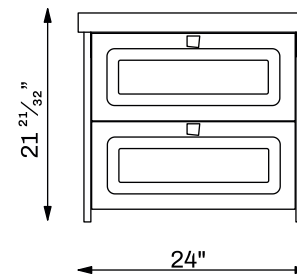

Harmony V2
24"