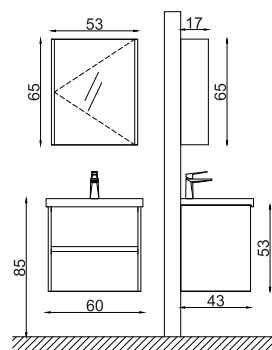

NOVA

80 cm

NOBU
CONCEPT

Color Options

Carcass Material	Laminated MDF
Doors & Side Panel Material	Laminated MDF
Countertop Material	Integrated Ceramic Basin
Countertop Color	-
Washbasin Material	Ceramic
Washbasin Color	White
Washbasin Weight kg	18 kg
Washbasin Sizes cm	80 x 45
Base Cabinet Sizes cm	77 x 43 x 53
Top Cabinet Sizes cm	73 x 17 x 65
Number of Functional Drawers	2
Drawer Soft Closing System	Yes
Door Soft Closing System	Yes
Hinge & Drawer Brand	Hettich
Organizer in Drawer	No
Countertop Included	No
Washbasin Included	Yes
Number of Washbasin	Single
Backsplash Included	No
Led Lighting	No
Cabinet Hardware Included	Yes
Compatible Faucet Installation Type	Single Hole
Overflow Hole	Yes
Assembled Or Unassembled	Assembled
Warranty	2 Year

Nova 60 cm