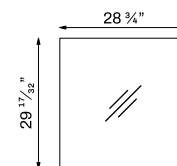

CORE

36"

Color Options

Carcass Material	Laminated MDF
Doors & Side Panel Material	Matt Lacquered
Countertop Material	Quartz 20mm
Countertop Color	Coante - Keramos 3301
Washbasin Material	Ceramic
Washbasin Color	White
Countertop & Washbasin Weight lb.	78 lb.
Base Cabinet Weight lb.	150,6 lb.
Total Product Weight	228,6 lb.
Washbasin Sizes Inch	14 ⁹/₁₆"W x 21 ³/₄"D
Base Cabinet Sizes Inch	36"W x 21 ¹¹/₁₆"D x 33 ¹/₄"H
Number of Functional Drawers	5
Drawer Soft Closing System	Yes
Door Soft Closing System	Yes
Hinge & Drawer Brand	Hettich blum
Organizer in Drawer	No
Countertop Included	Yes
Washbasin Included	Yes
Number of Washbasin	Single
Backsplash Included	Yes
Led Lighting	No
Cabinet Hardware Included	Yes
Compatible Faucet Installation Type	Single Hole
Overflow Hole	Yes
Assembled Or Unassembled	Assembled
Warranty	2 Year

The mirror featured in the image is not included.

For model CORE in Green & Navy Blue, the body color will be Oak.

Core 36"