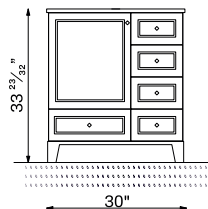

ROYAL

48"

Color Options

Carcass Material	Laminated MDF
Doors & Side Panel Material	Matt Lacquered
Countertop Material	Quartz 20mm
Countertop Color	Coante - Keramos 3301
Washbasin Material	Ceramic
Washbasin Color	White
Countertop & Washbasin Weight lb.	99,4 lb.
Base Cabinet Weight lb.	136 lb.
Total Product Weight	235,4 lb.
Washbasin Sizes Inch	14 ⁹/₁₆"W x 21 ¹/₄"D
Base Cabinet Sizes Inch	48"W x 21 ³/₄"D x 33 ¹/₄"H
Number of Functional Drawers	9
Drawer Soft Closing System	Yes
Door Soft Closing System	Yes
Hinge & Drawer Brand	
Organizer in Drawer	No
Countertop Included	Yes
Washbasin Included	Yes
Number of Washbasin	Single
Backsplash Included	Yes
Led Lighting	No
Cabinet Hardware Included	Yes
Compatible Faucet Installation Type	Single Hole
Overflow Hole	Yes
Assembled Or Unassembled	Assembled
Warranty	2 Year

The mirror featured in the image is not included.

NOBU
CONCEPT

For model ROYAL in Green & Navy Blue, the body color will be Oak.

Royal 30"

Royal 36"

Royal 42"

Royal 48"