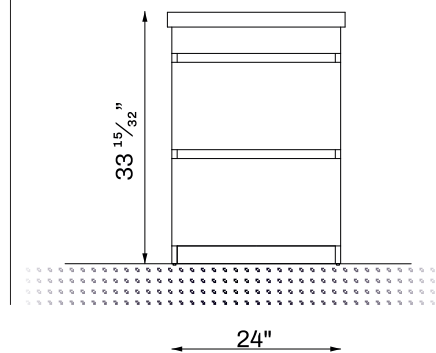

Urban V2
24"