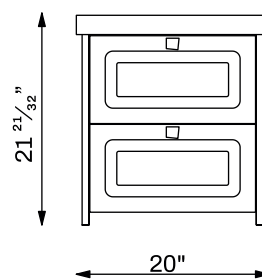

HARMONY V2

NOBU
CONCEPT

32"

Color Options

White

Gray

Green

Navy Blue

Carcass Material	Laminated MDF
Doors & Side Panel Material	Matt Lacquered
Countertop Material	Integrated Ceramic Basin
Countertop Color	-
Washbasin Material	Ceramic
Washbasin Color	White
Washbasin Weight lb.	40,56 lb.
Washbasin Sizes Inch	31 1/2"W x 17 3/4"D
Base Cabinet Weight lb.	55,15 lb.
Base Cabinet Sizes Inch	30 5/16"W x 19 11/16"D x 16 23/32"H
Number of Functional Drawers	2
Drawer Soft Closing System	Yes
Door Soft Closing System	-
Hinge & Drawer Brand	
Organizer in Drawer	No
Countertop Included	-
Washbasin Included	Yes
Number of Washbasin	Single
Backsplash Included	No
Led Lighting	No
Cabinet Hardware Included	Yes
Compatible Faucet Installation Type	Single Hole
Overflow Hole	Yes
Assembled Or Unassembled	Assembled
Warranty	2 Year

The mirror featured in the image is not included.

Harmony V2
20"