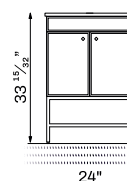

SOUL

48"

Color Options

White

Gray

Carcass Material	Laminated MDF
Doors & Side Panel Material	Matt Lacquered
Countertop Material	Quartz 20mm
Countertop Color	Coante - Keramos 3301
Washbasin Material	Ceramic
Washbasin Color	White
Countertop & Washbasin Weight lb.	99,4 lb.
Base Cabinet Weight lb.	132,3 lb.
Stand Weight lb.	20,9 lb.
Total Product Weight lb.	252,6 lb.
Washbasin Sizes Inch	14 ⁹/₁₆"W x 21 ¹/₄"D
Base Cabinet Sizes Inch	48"W x 21 ¹¹/₁₆"D x 20 ⁷/₈"H
Stand Sizes Inch-cm	48"W x 20 ⁷/₈"D x 11 ¹¹/₁₆"H
Number of Functional Drawers	4
Drawer Soft Closing System	Yes
Door Soft Closing System	Yes
Hinge & Drawer Brand	Hettich blum
Organizer in Drawer	No
Countertop Included	Yes
Washbasin Included	Yes
Number of Washbasin	Single
Backsplash Included	Yes
Led Lighting	No
Cabinet Hardware Included	Yes
Compatible Faucet Installation Type	Single Hole
Overflow Hole	Yes
Assembled Or Unassembled	Assembled
Warranty	2 Year

The mirror featured in the image is not included.

This model can be used as a floating or freestanding product.

NOBU
CONCEPT

Soul 24"

Soul 30"

Soul 36"

Soul 40"

Soul 48"

Soul 60"