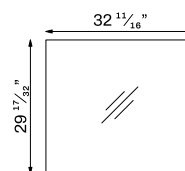

ROYAL

48"

Color Options

Carcass Material	Laminated MDF
Doors & Side Panel Material	Matt Lacquered
Countertop Material	Quartz 20mm
Countertop Color	Coante - Keramos 3301
Washbasin Material	Ceramic
Washbasin Color	White
Countertop & Washbasin Weight lb.	99,4 lb.
Base Cabinet Weight lb.	136 lb.
Total Product Weight	235,4 lb.
Washbasin Sizes Inch	14 ⁹/₁₆"W x 21 ¹/₄"D
Base Cabinet Sizes Inch	48"W x 21 ³/₄"D x 33 ¹/₄"H
Number of Functional Drawers	9
Drawer Soft Closing System	Yes
Door Soft Closing System	Yes
Hinge & Drawer Brand	
Organizer in Drawer	No
Countertop Included	Yes
Washbasin Included	Yes
Number of Washbasin	Single
Backsplash Included	Yes
Led Lighting	No
Cabinet Hardware Included	Yes
Compatible Faucet Installation Type	Single Hole
Overflow Hole	Yes
Assembled Or Unassembled	Assembled
Warranty	2 Year

The mirror featured in the image is not included.

NOBU
CONCEPT

For model ROYAL in Green & Navy Blue, the body color will be Oak.

Royal 30"

Royal 36"

Royal 42"

Royal 48"