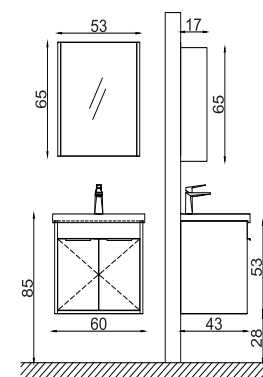

PLUS

80 cm

NOBU
CONCEPT

Color Options

Carcass Material	Laminated MDF
Doors & Side Panel Material	Gloss Laminated MDF & Laminated MDF
Countertop Material	Integrated Ceramic Basin
Countertop Color	-
Washbasin Material	Ceramic
Washbasin Color	White
Washbasin Weight kg	18 kg
Washbasin Sizes cm	80 x 45
Base Cabinet Sizes cm	77 x 43 x 53
Top Cabinet Sizes cm	73 x 17 x 65
Number of Functional Drawers	-
Drawer Soft Closing System	Yes
Door Soft Closing System	Yes
Hinge & Drawer Brand	
Countertop Included	Yes
Washbasin Included	Yes
Number of Washbasin	Single
Backsplash Included	No
Led Lighting	No
Cabinet Hardware Included	Yes
Compatible Faucet Installation Type	Single Hole
Overflow Hole	Yes
Assembled Or Unassembled	Assembled
Warranty	2 Year

Plus 60 cm