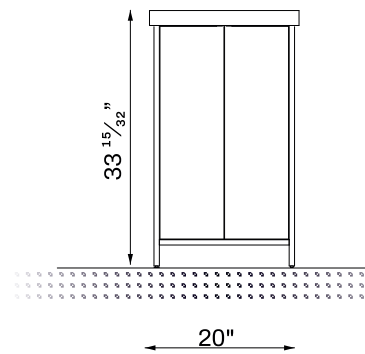

COZY V1

NOBU
CONCEPT

24"

Color Options

Carcass Material	Laminated MDF
Doors & Side Panel Material	Laminated MDF
Countertop Material	Integrated Ceramic Basin
Countertop Color	-
Washbasin Material	Ceramic
Washbasin Color	White
Washbasin Weight lb.	28,21 lb.
Washbasin Sizes Inch	23 ³/₈"W x 17 ³/₄"D
Base Cabinet Weight lb.	43,87 lb.
Base Cabinet Sizes Inch	22 ⁷/₁₆"W x 31 ⁹/₆₄"D x 16 ⁹/₁₀"H
Number of Functional Drawers	-
Drawer Soft Closing System	-
Door Soft Closing System	Yes
Hinge & Drawer Brand	
Organizer in Drawer	No
Countertop Included	-
Washbasin Included	Yes
Number of Washbasin	Single
Backsplash Included	No
Led Lighting	No
Cabinet Hardware Included	Yes
Compatible Faucet Installation Type	Single Hole
Overflow Hole	Yes
Assembled Or Unassembled	Assembled
Warranty	2 Year

The mirror featured in the image is not included.

Cozy V1
20"