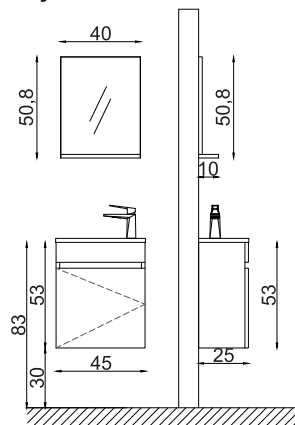

JOY

45 cm

Color Options

Carcass Material	Laminated MDF
Doors & Side Panel Material	Laminated MDF
Countertop Material	Integrated Ceramic Basin
Countertop Color	-
Washbasin Material	Ceramic
Washbasin Color	White
Washbasin Weight kg	5,9 kg
Washbasin Sizes cm	46 x 25,5
Base Cabinet Sizes cm	44,6 x 25 x 53
Top Cabinet Sizes cm	40 x 50.8 x 1.8
Number of Functional Drawers	-
Drawer Soft Closing System	Yes
Door Soft Closing System	Yes
Hinge & Drawer Brand	Hettich blum
Countertop Included	No
Washbasin Included	Yes
Number of Washbasin	Single
Backsplash Included	No
Led Lighting	No
Cabinet Hardware Included	Yes
Compatible Faucet Installation Type	Single Hole
Overflow Hole	Yes
Assembled Or Unassembled	Assembled
Warranty	2 Year

Joy 45 cm