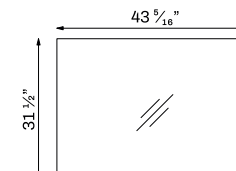

ROYAL

48"

Color Options

Carcass Material	Laminated MDF
Doors & Side Panel Material	Matt Lacquered
Countertop Material	Quartz 20mm
Countertop Color	Coante - Keramos 3301
Washbasin Material	Ceramic
Washbasin Color	White
Countertop & Washbasin Weight lb.	99,4 lb.
Base Cabinet Weight lb.	136 lb.
Total Product Weight	235,4 lb.
Washbasin Sizes Inch	14 ⁹/₁₆"W x 21 ¹/₄"D
Base Cabinet Sizes Inch	48"W x 21 ³/₄"D x 33 ¹/₄"H
Number of Functional Drawers	9
Drawer Soft Closing System	Yes
Door Soft Closing System	Yes
Hinge & Drawer Brand	
Organizer in Drawer	No
Countertop Included	Yes
Washbasin Included	Yes
Number of Washbasin	Single
Backsplash Included	Yes
Led Lighting	No
Cabinet Hardware Included	Yes
Compatible Faucet Installation Type	Single Hole
Overflow Hole	Yes
Assembled Or Unassembled	Assembled
Warranty	2 Year

The mirror featured in the image is not included.

NOBU
CONCEPT

For model ROYAL in Green & Navy Blue, the body color will be Oak.

Royal 30"

Royal 36"

Royal 42"

Royal 48"