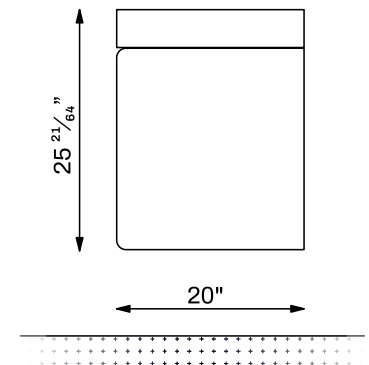

ART V1

NOBU
CONCEPT

20"

Color Options

Carcass Material	Laminated MDF
Doors & Side Panel Material	Laminated MDF
Countertop Material	Integrated Ceramic Basin
Countertop Color	-
Washbasin Material	Ceramic
Washbasin Color	White
Washbasin Weight lb.	21,16 lb.
Washbasin Sizes Inch	19 3/4"W x 11 5/8"D
Base Cabinet Weight lb.	21,82 lb.
Base Cabinet Sizes Inch	19 1/2"W x 20 3/4"D x 11 3/4"H
Number of Functional Drawers	-
Drawer Soft Closing System	-
Door Soft Closing System	Yes
Hinge & Drawer Brand	Hettich
Organizer in Drawer	No
Countertop Included	-
Washbasin Included	Yes
Number of Washbasin	Single
Backsplash Included	No
Mirror	Not Included
Led Lighting	No
Cabinet Hardware Included	Yes
Compatible Faucet Installation Type	Single Hole
Overflow Hole	Yes
Assembled Or Unassembled	Assembled
Warranty	2 Year

The mirror featured in the image is not included.

Art V1
15"

Art V1
20"