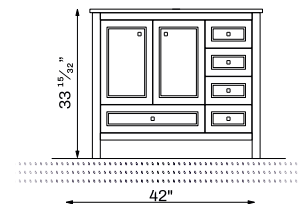

CORE

36"

Color Options

Carcass Material	Laminated MDF
Doors & Side Panel Material	Matt Lacquered
Countertop Material	Quartz 20mm
Countertop Color	Coante - Keramos 3301
Washbasin Material	Ceramic
Washbasin Color	White
Countertop & Washbasin Weight lb.	78 lb.
Base Cabinet Weight lb.	150,6 lb.
Total Product Weight	228,6 lb.
Washbasin Sizes Inch	14 ⁹/₁₆"W x 21 ³/₄"D
Base Cabinet Sizes Inch	36"W x 21 ¹¹/₁₆"D x 33 ¹/₄"H
Number of Functional Drawers	5
Drawer Soft Closing System	Yes
Door Soft Closing System	Yes
Hinge & Drawer Brand	Hettich blum
Organizer in Drawer	No
Countertop Included	Yes
Washbasin Included	Yes
Number of Washbasin	Single
Backsplash Included	Yes
Led Lighting	No
Cabinet Hardware Included	Yes
Compatible Faucet Installation Type	Single Hole
Overflow Hole	Yes
Assembled Or Unassembled	Assembled
Warranty	2 Year

The mirror featured in the image is not included.

For model CORE in Green & Navy Blue, the body color will be Oak.

Core 42"