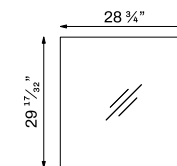

CORE

36"

Color Options

Carcass Material	Laminated MDF
Doors & Side Panel Material	Matt Lacquered
Countertop Material	Quartz 20mm
Countertop Color	Coante - Keramos 3301
Washbasin Material	Ceramic
Washbasin Color	White
Countertop & Washbasin Weight lb.	78 lb.
Base Cabinet Weight lb.	150,6 lb.
Total Product Weight	228,6 lb.
Washbasin Sizes Inch	14 ⁹/₁₆"W x 21 ³/₄"D
Base Cabinet Sizes Inch	36"W x 21 ¹¹/₁₆"D x 33 ¹/₄"H
Number of Functional Drawers	5
Drawer Soft Closing System	Yes
Door Soft Closing System	Yes
Hinge & Drawer Brand	Hettich blum
Organizer in Drawer	No
Countertop Included	Yes
Washbasin Included	Yes
Number of Washbasin	Single
Backsplash Included	Yes
Led Lighting	No
Cabinet Hardware Included	Yes
Compatible Faucet Installation Type	Single Hole
Overflow Hole	Yes
Assembled Or Unassembled	Assembled
Warranty	2 Year

The mirror featured in the image is not included.

For model CORE in Green & Navy Blue, the body color will be Oak.

Core 42"