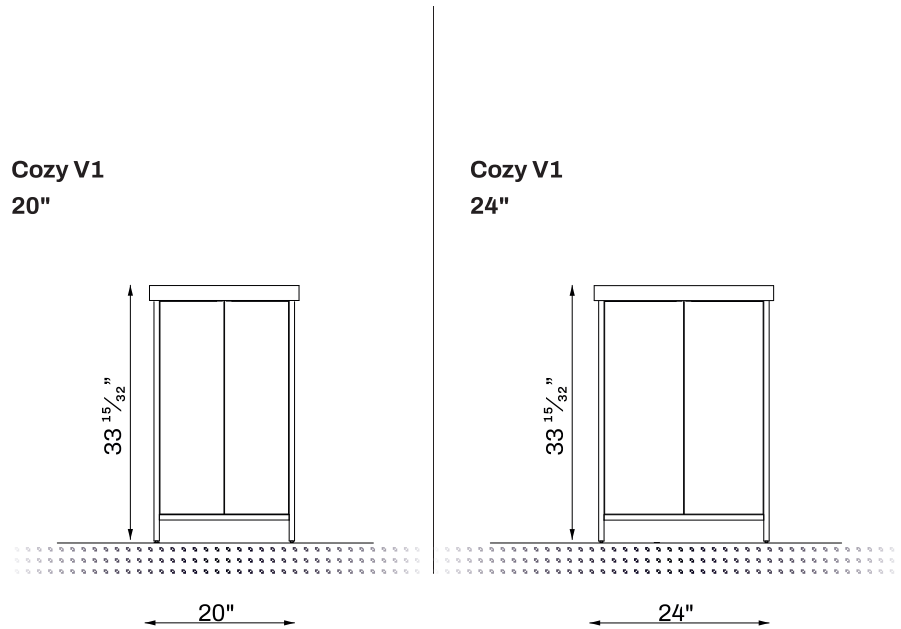

COZY V1

NOBU
CONCEPT

24"

Color Options

Carcass Material	Laminated MDF
Doors & Side Panel Material	Laminated MDF
Countertop Material	Integrated Ceramic Basin
Countertop Color	-
Washbasin Material	Ceramic
Washbasin Color	White
Washbasin Weight lb.	28,21 lb.
Washbasin Sizes Inch	23 ³/₈"W x 17 ³/₄"D
Base Cabinet Weight lb.	43,87 lb.
Base Cabinet Sizes Inch	22 ⁷/₁₆"W x 31 ⁹/₆₄"D x 16 ⁹/₁₀"H
Number of Functional Drawers	-
Drawer Soft Closing System	-
Door Soft Closing System	Yes
Hinge & Drawer Brand	
Organizer in Drawer	No
Countertop Included	-
Washbasin Included	Yes
Number of Washbasin	Single
Backsplash Included	No
Led Lighting	No
Cabinet Hardware Included	Yes
Compatible Faucet Installation Type	Single Hole
Overflow Hole	Yes
Assembled Or Unassembled	Assembled
Warranty	2 Year

The mirror featured in the image is not included.

Cozy V1
24"