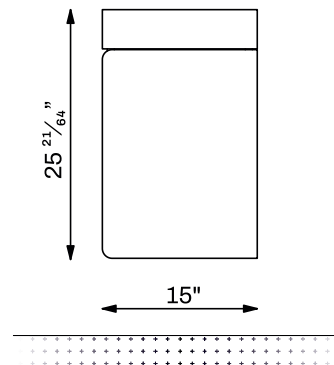

ART V1

NOBU
CONCEPT

20"

Color Options

Carcass Material	Laminated MDF
Doors & Side Panel Material	Laminated MDF
Countertop Material	Integrated Ceramic Basin
Countertop Color	-
Washbasin Material	Ceramic
Washbasin Color	White
Washbasin Weight lb.	21,16 lb.
Washbasin Sizes Inch	19 3/4"W x 11 5/8"D
Base Cabinet Weight lb.	21,82 lb.
Base Cabinet Sizes Inch	19 1/2"W x 20 3/4"D x 11 3/4"H
Number of Functional Drawers	-
Drawer Soft Closing System	-
Door Soft Closing System	Yes
Hinge & Drawer Brand	Hettich
Organizer in Drawer	No
Countertop Included	-
Washbasin Included	Yes
Number of Washbasin	Single
Backsplash Included	No
Mirror	Not Included
Led Lighting	No
Cabinet Hardware Included	Yes
Compatible Faucet Installation Type	Single Hole
Overflow Hole	Yes
Assembled Or Unassembled	Assembled
Warranty	2 Year

The mirror featured in the image is not included.

Art V1
15"