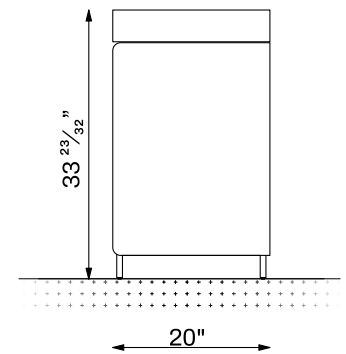

ART V2

NOBU
CONCEPT

24"

Color Options

Carcass Material	Laminated MDF
Doors & Side Panel Material	Laminated MDF
Countertop Material	Integrated Ceramic Basin
Countertop Color	-
Washbasin Material	Ceramic
Washbasin Color	White
Washbasin Weight lb.	24,03 lb.
Washbasin Sizes Inch	23 ³/₈"W x 11 ¹/₂"D
Base Cabinet Weight lb.	33,06 lb.
Base Cabinet Sizes Inch	23 ¹/₈"W x 29 ¹/₂"D x 11 ²/₅"H
Number of Functional Drawers	-
Drawer Soft Closing System	-
Door Soft Closing System	Push to Open
Hinge & Drawer Brand	
Organizer in Drawer	No
Countertop Included	-
Washbasin Included	Yes
Number of Washbasin	Single
Backsplash Included	No
Led Lighting	No
Cabinet Hardware Included	Yes
Compatible Faucet Installation Type	Single Hole
Overflow Hole	Yes
Assembled Or Unassembled	Assembled
Warranty	2 Year

The mirror featured in the image is not included.

Art V2
16"

Art V2
20"

Art V2
24"