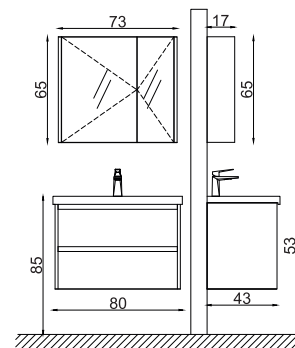

AQUA

80 cm

NOBU
CONCEPT

Color Options

Carcass Material	Laminated MDF
Doors & Side Panel Material	Lac Panel
Countertop Material	Integrated Ceramic Basin
Countertop Color	-
Washbasin Material	Ceramic
Washbasin Color	White
Washbasin Weight kg	18 kg
Washbasin Sizes cm	80 x 45
Base Cabinet Sizes cm	77 x 43 x 53
Top Cabinet Sizes cm	73 x 17 x 65
Number of Functional Drawers	2
Drawer Soft Closing System	Yes
Door Soft Closing System	Yes
Hinge & Drawer Brand	
Organizer in Drawer	No
Countertop Included	No
Washbasin Included	Yes
Number of Washbasin	Single
Backsplash Included	No
Led Lighting	No
Cabinet Hardware Included	Yes
Compatible Faucet Installation Type	Single Hole
Overflow Hole	Yes
Assembled Or Unassembled	Assembled
Warranty	2 Year

Aqua 60 cm

45°
Handle

Aqua 80 cm

Aqua 100 cm

Aqua 120 cm

Tall Cabinet