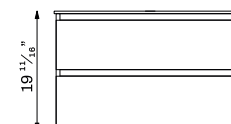

LEON

NOBU
CONCEPT

36"

Color Options

Carcass Material	Laminated MDF
Doors & Side Panel Material	Matt PET
Countertop Material	Integrated Ceramic Basin
Countertop Color	-
Washbasin Material	Integrated Ceramic Basin
Washbasin Color	White
Washbasin Weight lb.	45,4 lb.
Base Cabinet Weight lb.	94,8 lb.
Total Product Weight	140,2 lb.
Washbasin Sizes Inch	35 ¹³/₁₆"W x 20 ¹/₁₆"D
Base Cabinet Sizes Inch	35 ¹/₁₆"W x 19 ⁵/₈"D x 20 ¹/₈"H
Number of Functional Drawers	2
Drawer Soft Closing System	Yes
Door Soft Closing System	-
Hinge & Drawer Brand	Hettich
Organizer in Drawer	Yes
Countertop Included	No
Washbasin Included	Yes
Number of Washbasin	Single
Backsplash Included	No
Led Lighting	Yes
Cabinet Hardware Included	Yes
Compatible Faucet Installation Type	Single Hole
Overflow Hole	Yes
Assembled Or Unassembled	Assembled
Warranty	2 Year

The mirror featured in the image is not included.

Leon 32"

Leon 36"