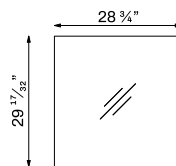

CORE

36"

Color Options

Carcass Material	Laminated MDF
Doors & Side Panel Material	Matt Lacquered
Countertop Material	Quartz 20mm
Countertop Color	Coante - Keramos 3301
Washbasin Material	Ceramic
Washbasin Color	White
Countertop & Washbasin Weight lb.	78 lb.
Base Cabinet Weight lb.	150,6 lb.
Total Product Weight	228,6 lb.
Washbasin Sizes Inch	14 ⁹/₁₆"W x 21 ³/₄"D
Base Cabinet Sizes Inch	36"W x 21 ¹¹/₁₆"D x 33 ¹/₄"H
Number of Functional Drawers	5
Drawer Soft Closing System	Yes
Door Soft Closing System	Yes
Hinge & Drawer Brand	Hettich blum
Organizer in Drawer	No
Countertop Included	Yes
Washbasin Included	Yes
Number of Washbasin	Single
Backsplash Included	Yes
Led Lighting	No
Cabinet Hardware Included	Yes
Compatible Faucet Installation Type	Single Hole
Overflow Hole	Yes
Assembled Or Unassembled	Assembled
Warranty	2 Year

The mirror featured in the image is not included.

For model CORE in Green & Navy Blue, the body color will be Oak.

Core 48"