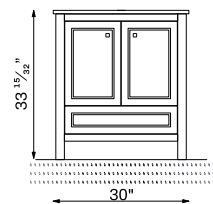

For model CORE in Green & Navy Blue, the body color will be Oak.

Core 30"