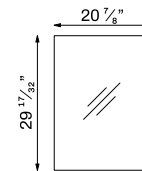

ROYAL

48"

Color Options

Carcass Material	Laminated MDF
Doors & Side Panel Material	Matt Lacquered
Countertop Material	Quartz 20mm
Countertop Color	Coante - Keramos 3301
Washbasin Material	Ceramic
Washbasin Color	White
Countertop & Washbasin Weight lb.	99,4 lb.
Base Cabinet Weight lb.	136 lb.
Total Product Weight	235,4 lb.
Washbasin Sizes Inch	14 ⁹/₁₆"W x 21 ¹/₄"D
Base Cabinet Sizes Inch	48"W x 21 ³/₄"D x 33 ¹/₄"H
Number of Functional Drawers	9
Drawer Soft Closing System	Yes
Door Soft Closing System	Yes
Hinge & Drawer Brand	
Organizer in Drawer	No
Countertop Included	Yes
Washbasin Included	Yes
Number of Washbasin	Single
Backsplash Included	Yes
Led Lighting	No
Cabinet Hardware Included	Yes
Compatible Faucet Installation Type	Single Hole
Overflow Hole	Yes
Assembled Or Unassembled	Assembled
Warranty	2 Year

The mirror featured in the image is not included.

NOBU
CONCEPT

For model ROYAL in Green & Navy Blue, the body color will be Oak.

Royal 30"

Royal 36"

Royal 42"

Royal 48"