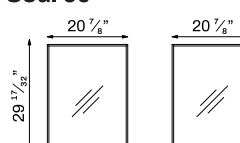

SOUL

48"

Color Options

White

Gray

Carcass Material	Laminated MDF
Doors & Side Panel Material	Matt Lacquered
Countertop Material	Quartz 20mm
Countertop Color	Coante - Keramos 3301
Washbasin Material	Ceramic
Washbasin Color	White
Countertop & Washbasin Weight lb.	99,4 lb.
Base Cabinet Weight lb.	132,3 lb.
Stand Weight lb.	20,9 lb.
Total Product Weight lb.	252,6 lb.
Washbasin Sizes Inch	14 ⁹/₁₆"W x 21 ¹/₄"D
Base Cabinet Sizes Inch	48"W x 21 ¹¹/₁₆"D x 20 ⁷/₈"H
Stand Sizes Inch-cm	48"W x 20 ⁷/₈"D x 11 ¹¹/₁₆"H
Number of Functional Drawers	4
Drawer Soft Closing System	Yes
Door Soft Closing System	Yes
Hinge & Drawer Brand	Hettich blum
Organizer in Drawer	No
Countertop Included	Yes
Washbasin Included	Yes
Number of Washbasin	Single
Backsplash Included	Yes
Led Lighting	No
Cabinet Hardware Included	Yes
Compatible Faucet Installation Type	Single Hole
Overflow Hole	Yes
Assembled Or Unassembled	Assembled
Warranty	2 Year

The mirror featured in the image is not included.

This model can be used as a floating or freestanding product.

NOBU
CONCEPT

Soul 24"

Soul 30"

Soul 36"

Soul 40"

Soul 48"

Soul 60"