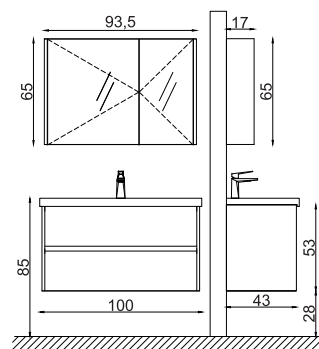

NOVA

80 cm

NOBU
CONCEPT

Color Options

Carcass Material	Laminated MDF
Doors & Side Panel Material	Laminated MDF
Countertop Material	Integrated Ceramic Basin
Countertop Color	-
Washbasin Material	Ceramic
Washbasin Color	White
Washbasin Weight kg	18 kg
Washbasin Sizes cm	80 x 45
Base Cabinet Sizes cm	77 x 43 x 53
Top Cabinet Sizes cm	73 x 17 x 65
Number of Functional Drawers	2
Drawer Soft Closing System	Yes
Door Soft Closing System	Yes
Hinge & Drawer Brand	Hettich
Organizer in Drawer	No
Countertop Included	No
Washbasin Included	Yes
Number of Washbasin	Single
Backsplash Included	No
Led Lighting	No
Cabinet Hardware Included	Yes
Compatible Faucet Installation Type	Single Hole
Overflow Hole	Yes
Assembled Or Unassembled	Assembled
Warranty	2 Year

Nova 100 cm