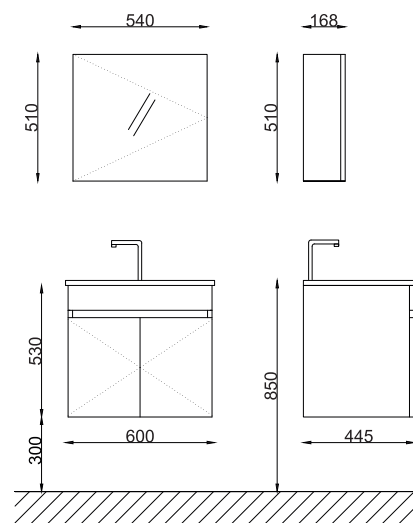

E-Star 60 cm