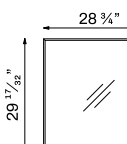

SOUL

48"

Color Options

White

Gray

Carcass Material	Laminated MDF
Doors & Side Panel Material	Matt Lacquered
Countertop Material	Quartz 20mm
Countertop Color	Coante - Keramos 3301
Washbasin Material	Ceramic
Washbasin Color	White
Countertop & Washbasin Weight lb.	99,4 lb.
Base Cabinet Weight lb.	132,3 lb.
Stand Weight lb.	20,9 lb.
Total Product Weight lb.	252,6 lb.
Washbasin Sizes Inch	14 ⁹/₁₆"W x 21 ¹/₄"D
Base Cabinet Sizes Inch	48"W x 21 ¹¹/₁₆"D x 20 ⁷/₈"H
Stand Sizes Inch-cm	48"W x 20 ⁷/₈"D x 11 ¹¹/₁₆"H
Number of Functional Drawers	4
Drawer Soft Closing System	Yes
Door Soft Closing System	Yes
Hinge & Drawer Brand	Hettich blum
Organizer in Drawer	No
Countertop Included	Yes
Washbasin Included	Yes
Number of Washbasin	Single
Backsplash Included	Yes
Led Lighting	No
Cabinet Hardware Included	Yes
Compatible Faucet Installation Type	Single Hole
Overflow Hole	Yes
Assembled Or Unassembled	Assembled
Warranty	2 Year

The mirror featured in the image is not included.

This model can be used as a floating or freestanding product.

NOBU
CONCEPT

Soul 24"

Soul 30"

Soul 36"

Soul 40"

Soul 48"

Soul 60"