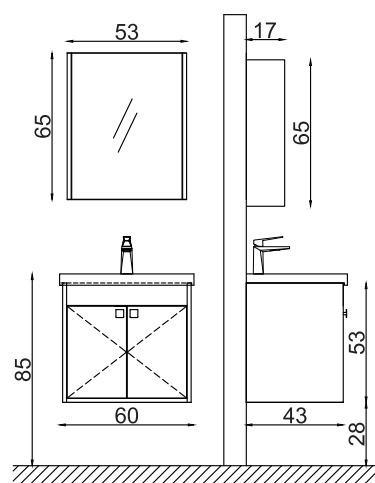

TROY

80 cm

NOBU
CONCEPT

Color Options

Carcass Material	Laminated MDF	
Doors & Side Panel Material	Laminated MDF	
Countertop Material	Integrated Ceramic Basin	
Countertop Color	-	
Washbasin Material	Ceramic	
Washbasin Color	White	
Washbasin Weight lb.-kg	39,7 lb.	18 kg
Washbasin Sizes Inch-cm	31.50" x 17.72"	80 x 45
Base Cabinet Sizes Inch-cm	30 1/4 x 16 7/8 X20 7/8	77 x 43 x 53
Top Cabinet Sizes Inch-cm	28 3/4 x 6 5/8 x 25 5/8	73 x 17 x 65
Number of Functional Drawers	-	
Drawer Soft Closing System	-	
Door Soft Closing System	Yes	
Hinge & Drawer Brand		
Countertop Included	No	
Washbasin Included	Yes	
Number of Washbasin	Single	
Backsplash Included	No	
Led Lighting	No	
Cabinet Hardware Included	Yes	
Compatible Faucet Installation Type	Single Hole	
Overflow Hole	Yes	
Assembled Or Unassembled	Assembled	
Warranty	2 Year	

Troy 60 cm