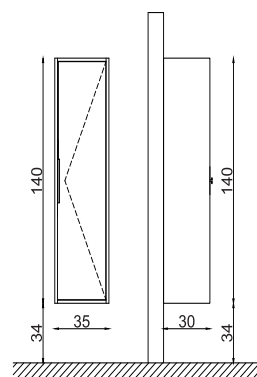

Tall Cabinet