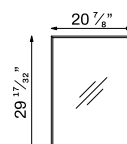

SOUL

48"

Color Options

White

Gray

Carcass Material	Laminated MDF
Doors & Side Panel Material	Matt Lacquered
Countertop Material	Quartz 20mm
Countertop Color	Coante - Keramos 3301
Washbasin Material	Ceramic
Washbasin Color	White
Countertop & Washbasin Weight lb.	99,4 lb.
Base Cabinet Weight lb.	132,3 lb.
Stand Weight lb.	20,9 lb.
Total Product Weight lb.	252,6 lb.
Washbasin Sizes Inch	14 ⁹/₁₆"W x 21 ¹/₄"D
Base Cabinet Sizes Inch	48"W x 21 ¹¹/₁₆"D x 20 ⁷/₈"H
Stand Sizes Inch-cm	48"W x 20 ⁷/₈"D x 11 ¹¹/₁₆"H
Number of Functional Drawers	4
Drawer Soft Closing System	Yes
Door Soft Closing System	Yes
Hinge & Drawer Brand	Hettich blum
Organizer in Drawer	No
Countertop Included	Yes
Washbasin Included	Yes
Number of Washbasin	Single
Backsplash Included	Yes
Led Lighting	No
Cabinet Hardware Included	Yes
Compatible Faucet Installation Type	Single Hole
Overflow Hole	Yes
Assembled Or Unassembled	Assembled
Warranty	2 Year

The mirror featured in the image is not included.

This model can be used as a floating or freestanding product.

NOBU
CONCEPT

Soul 24"

Soul 30"

Soul 36"

Soul 40"

Soul 48"

Soul 60"