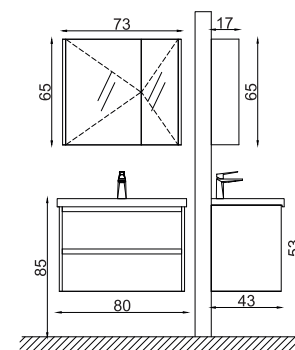

NOVA

80 cm

NOBU
CONCEPT

Color Options

Carcass Material	Laminated MDF
Doors & Side Panel Material	Laminated MDF
Countertop Material	Integrated Ceramic Basin
Countertop Color	-
Washbasin Material	Ceramic
Washbasin Color	White
Washbasin Weight kg	18 kg
Washbasin Sizes cm	80 x 45
Base Cabinet Sizes cm	77 x 43 x 53
Top Cabinet Sizes cm	73 x 17 x 65
Number of Functional Drawers	2
Drawer Soft Closing System	Yes
Door Soft Closing System	Yes
Hinge & Drawer Brand	Hettich
Organizer in Drawer	No
Countertop Included	No
Washbasin Included	Yes
Number of Washbasin	Single
Backsplash Included	No
Led Lighting	No
Cabinet Hardware Included	Yes
Compatible Faucet Installation Type	Single Hole
Overflow Hole	Yes
Assembled Or Unassembled	Assembled
Warranty	2 Year

Nova 80 cm