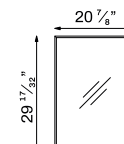

SOUL

48"

Color Options

White

Gray

Carcass Material	Laminated MDF
Doors & Side Panel Material	Matt Lacquered
Countertop Material	Quartz 20mm
Countertop Color	Coante - Keramos 3301
Washbasin Material	Ceramic
Washbasin Color	White
Countertop & Washbasin Weight lb.	99,4 lb.
Base Cabinet Weight lb.	132,3 lb.
Stand Weight lb.	20,9 lb.
Total Product Weight lb.	252,6 lb.
Washbasin Sizes Inch	14 ⁹/₁₆"W x 21 ¹/₄"D
Base Cabinet Sizes Inch	48"W x 21 ¹¹/₁₆"D x 20 ⁷/₈"H
Stand Sizes Inch-cm	48"W x 20 ⁷/₈"D x 11 ¹¹/₁₆"H
Number of Functional Drawers	4
Drawer Soft Closing System	Yes
Door Soft Closing System	Yes
Hinge & Drawer Brand	Hettich blum
Organizer in Drawer	No
Countertop Included	Yes
Washbasin Included	Yes
Number of Washbasin	Single
Backsplash Included	Yes
Led Lighting	No
Cabinet Hardware Included	Yes
Compatible Faucet Installation Type	Single Hole
Overflow Hole	Yes
Assembled Or Unassembled	Assembled
Warranty	2 Year

The mirror featured in the image is not included.

This model can be used as a floating or freestanding product.

NOBU
CONCEPT

Soul 24"

Soul 30"

Soul 36"

Soul 40"

Soul 48"

Soul 60"